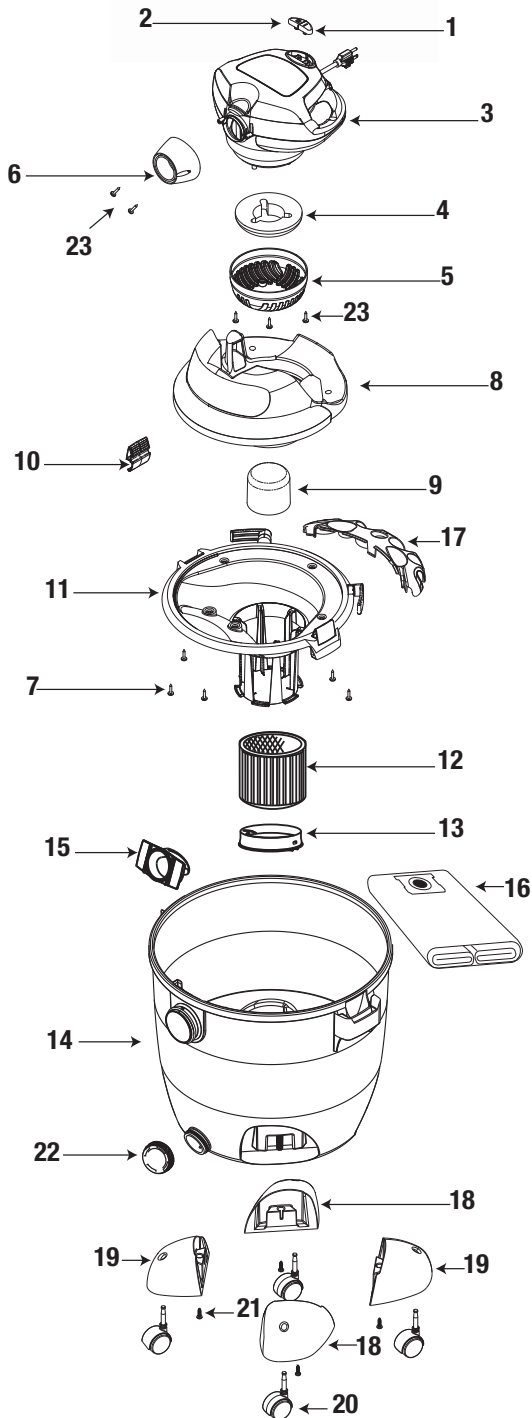

BLB Series

Model BLB650C

ITEM	DESCRIPTION	PART NO.
1	Switch Button - I	7414200
2	Switch Button - O	7414210
3	Power Unit (Includes 1-7)	7263497
4	Intake Screen	8541205
5	Inlet Shield	7442301
6	Ferrule	7350400
7	Screw 10 x 3/4 Trilobe, Twin Lead	1517699
8	Tank Cover	1944624
9	Float	7411200
10	Lid latch	7444500
11	Lid Cage & Latch Assembly	7350665
12	Cartridge Filter	90304
13	Filter Retainer	3008000
14	Tank Assembly	1027397
15	Inlet Deflector	7413120
16	Disposable Filter Bag	90662
17	Tool Holder	8412000
18	Casterfoot A	8568000
19	Casterfoot B	8568010
20	Caster	6774200
21	Screw 10 x 3/4 SL Hex Head	1503999
22	Drain Cover	7446800
23	Screw #10 Trilobe THD	1517799